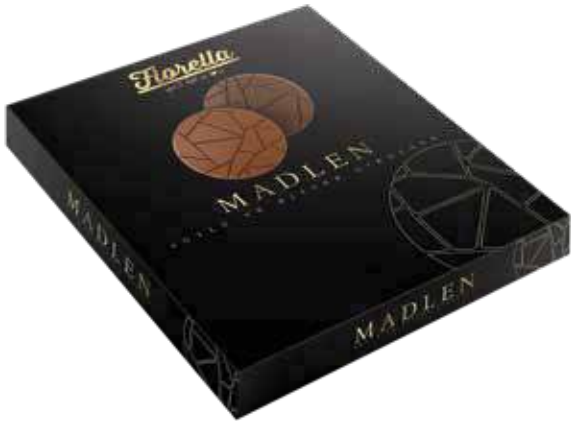

Fiorella Madlen - Milk and Dark Chocolate

code no
1100002967

packaging
150 gr x 12 box

m³
0,030

reefer container
1.980